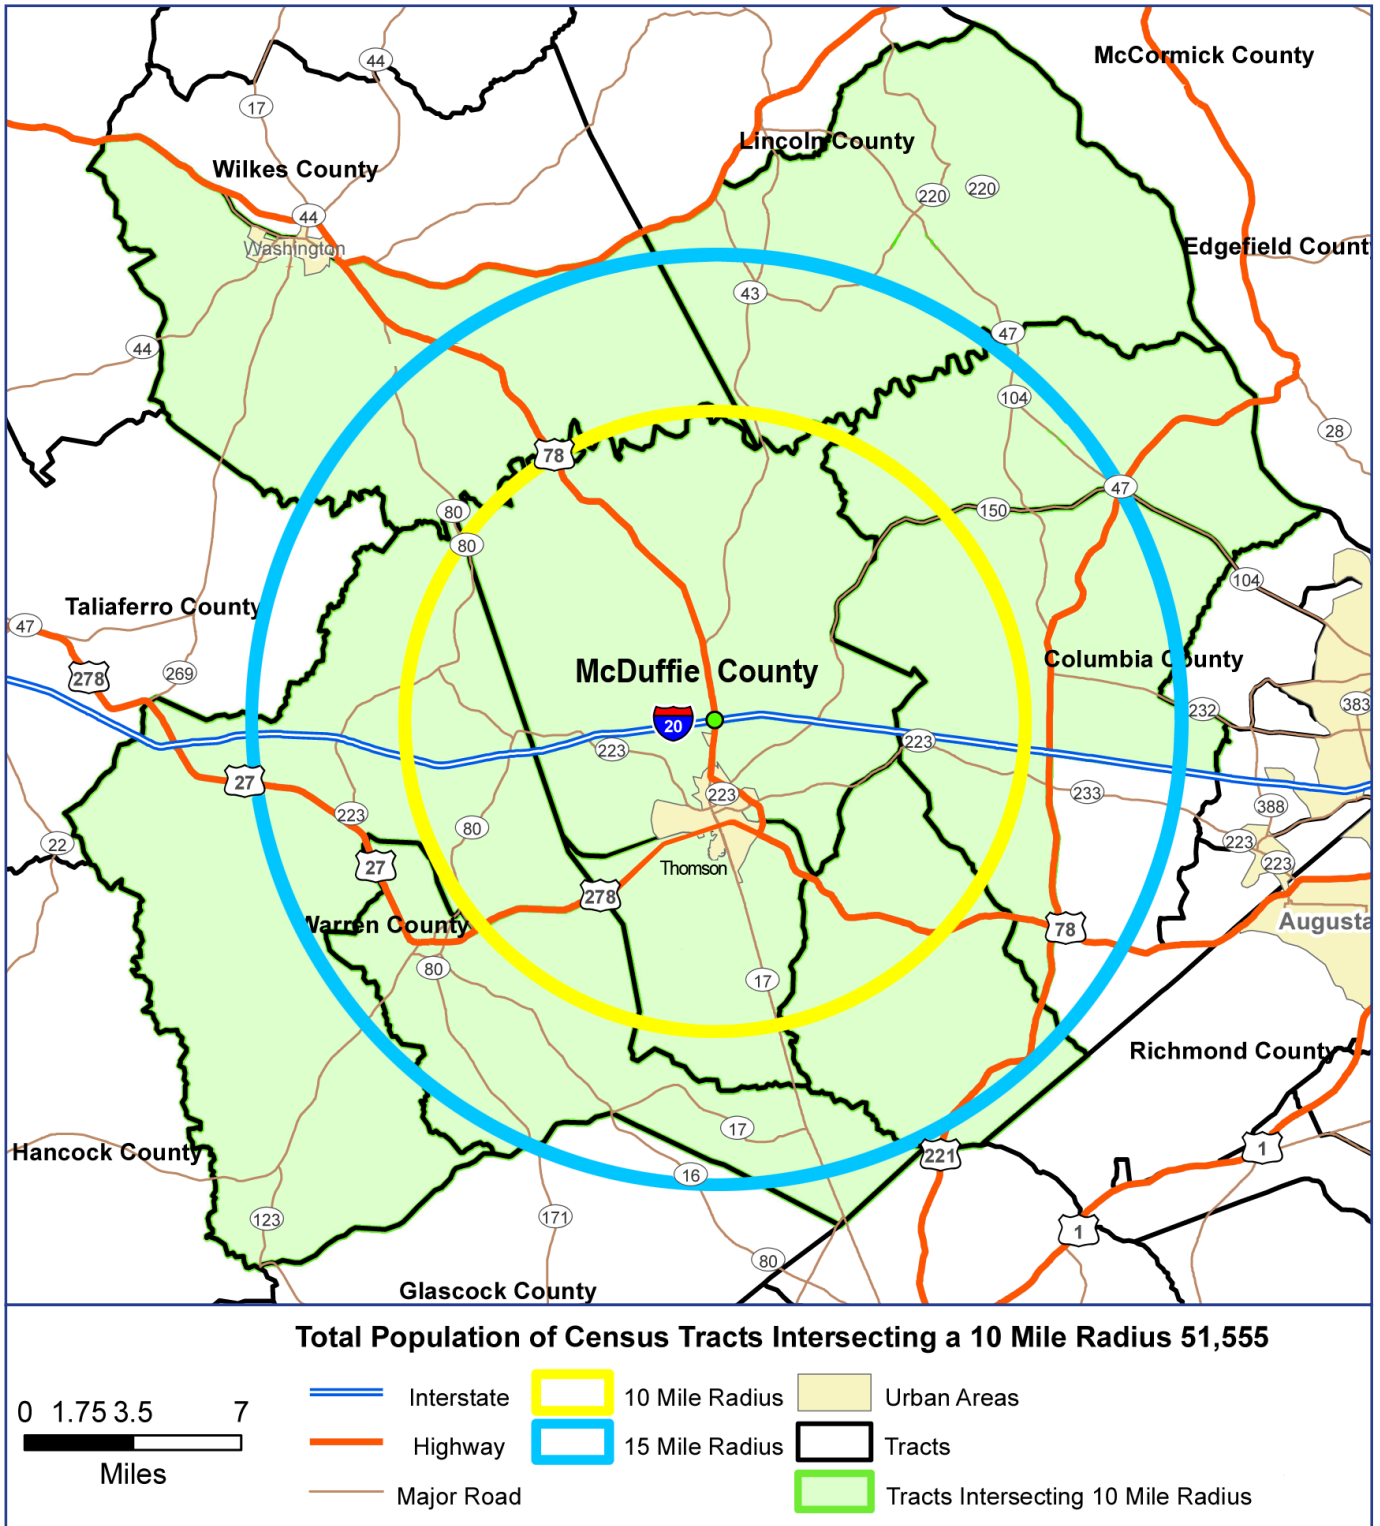

Forward McDuffie

Economic Development • Chamber of Commerce • Tourism

Contact:
Matt Morris
Executive Director, Forward McDuffie
149 Main St., Thomson, GA 30824
706-597-1000
mmorris@thomson-mcduffie.net

www.forwardmcduffie.com